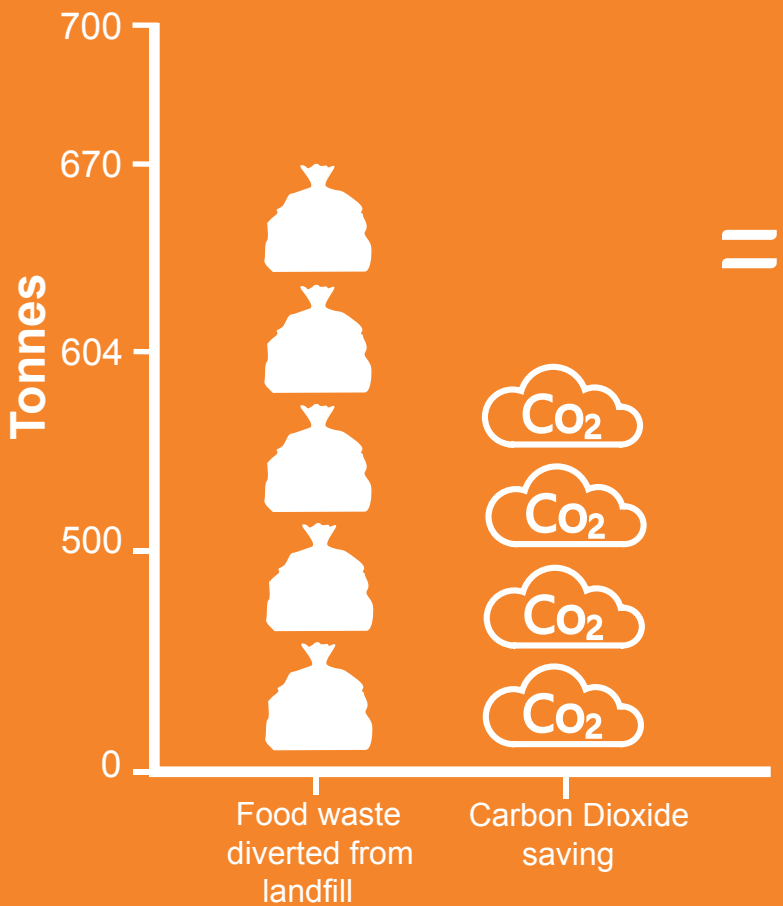

Waste Diverted To Energy Production

April 2015

90 computers & screens powered by waste for 8 hours a day, 7 days a week, throughout the month of April

Sufficient Power generated to run over 3,500 ovens for a week