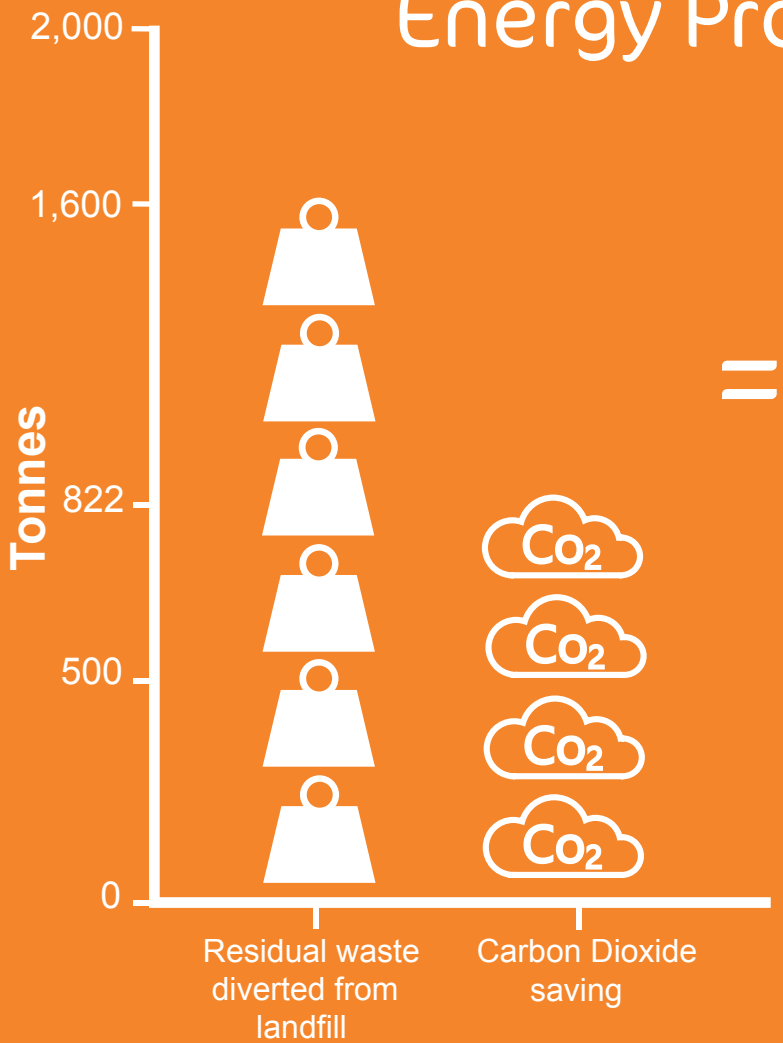

Waste Diverted To Energy Production

April 2015

90 computers & screens powered by waste for 8 hours a day, 7 days a week, throughout the month of April

Sufficient Power generated to run over 3,500 ovens for a week